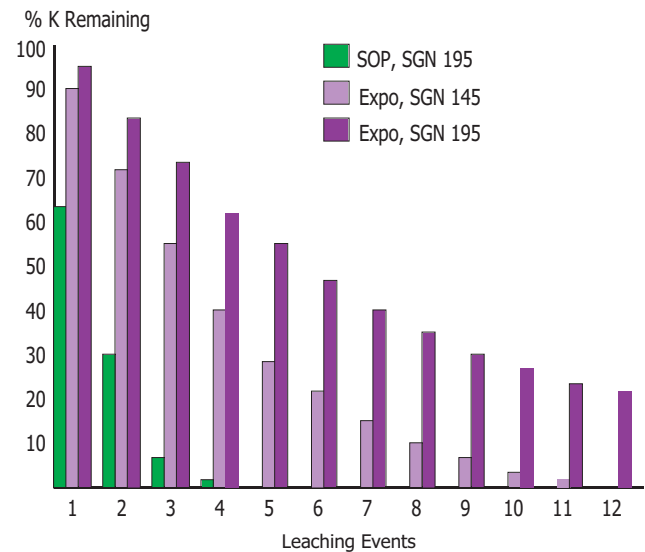

Expo delivers multiple benefits to the turfgrass plant, including environmental stress resistance, reduced disease incidence, increased internal water management and expedited turf recovery from damage and stress.

Significantly Reduces Leaching

Because potassium leaches quickly in the soil profile, Expo's predictable release rate ensures that the nutrient is being absorbed by the turfgrass plant, with only minimal loss.

Simple yet Effective

Two applications of 1 lb. of N per 1000 sq. ft. rate result in fewer peaks and valleys of nutrient availability compared to spoon feeding programs or coated products.

Easy to Spread

The distinctive color is easy to see, both in the air as you're spreading the product and also on the ground.

Expo is a registered trademark of Lebanon Seaboard Corporation, 1600 East Cumberland St., Lebanon, PA 17042

Better Turfgrass Quality

Expo's ability to consistently and predictably provide potassium allows the plant to optimize vital functions such as starch and protein synthesis, respiration and enzyme activity.

Expo is more efficient in delivering K than regular potassium sulfate, the traditional K source in most high quality fertilizers. University research indicates that Expo is slower to release than potassium sulfate under identical conditions, which benefits the turfgrass plant by extending the desirable fertilizer response.

Potassium Leaching Study